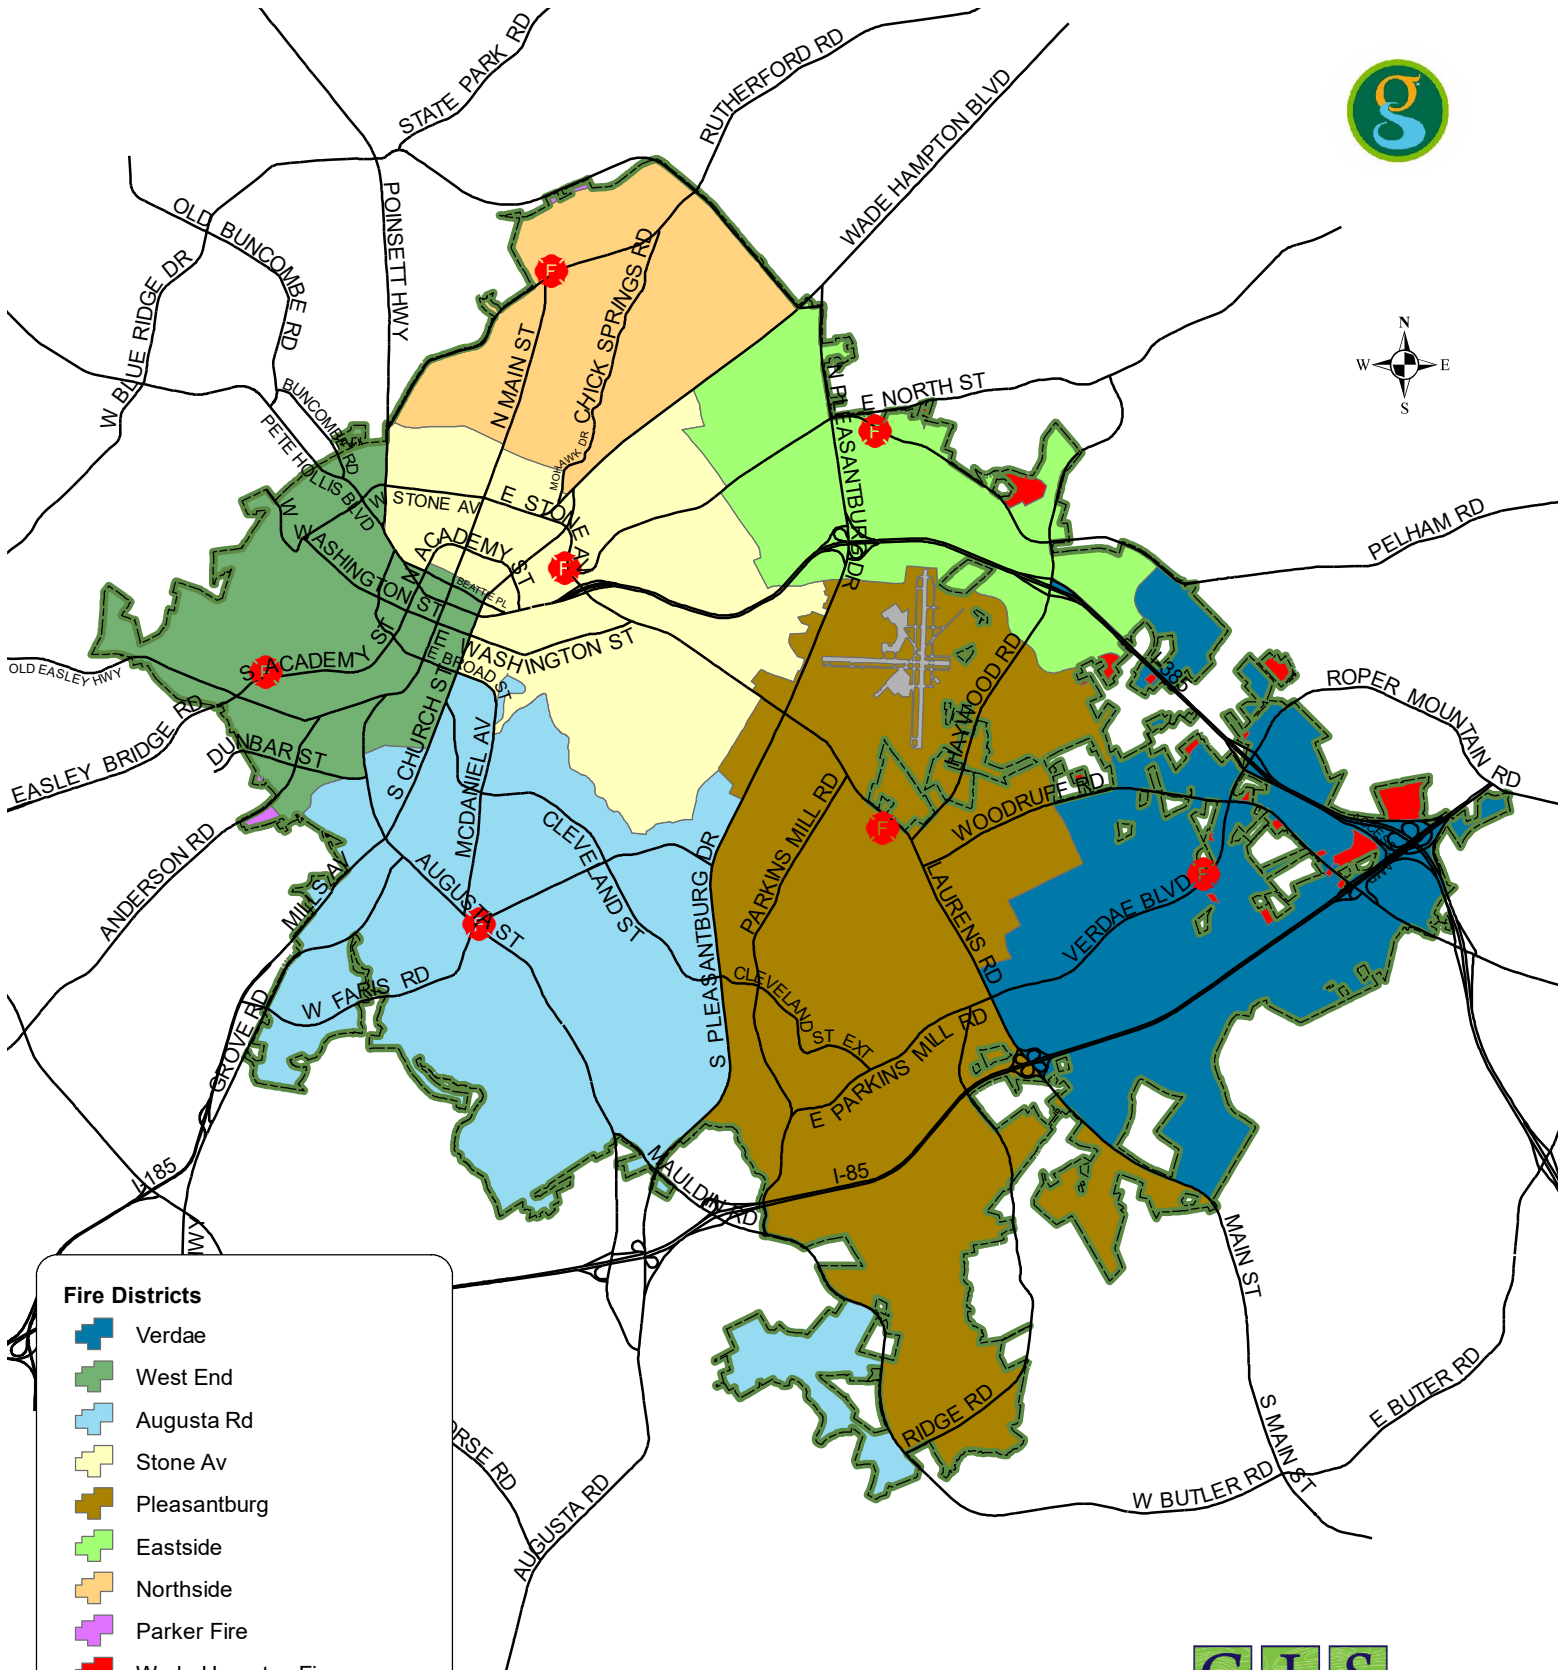

City of Greenville Fire Districts

Fire Districts

- Verdae
- West End
- Augusta Rd
- Stone Av
- Pleasantburg
- Eastside
- Northside
- Parker Fire
- Wade Hampton Fire
- City Fire Stations
- Greenville Downtown Airport
- Major Roads
- Greenville City Limits